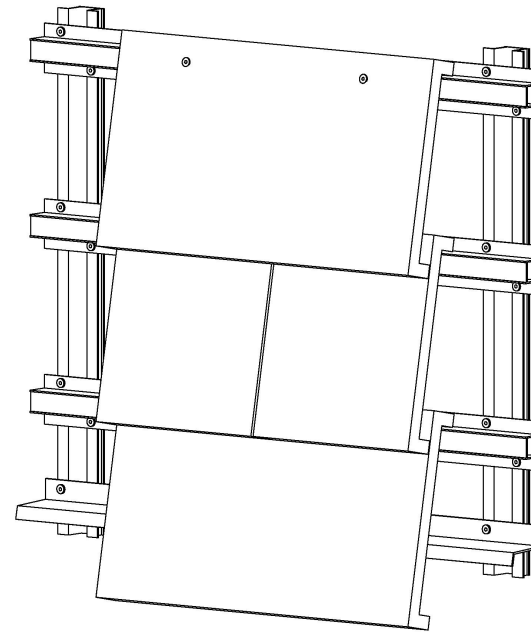

Arena Earth - MATERIAL PASSPORT - "The black BOX"

Arena Earth is designed according to the principles "Design for Disassembly".

(Not part of the standard system) = Information only applies if these components are provided by Komproment.*