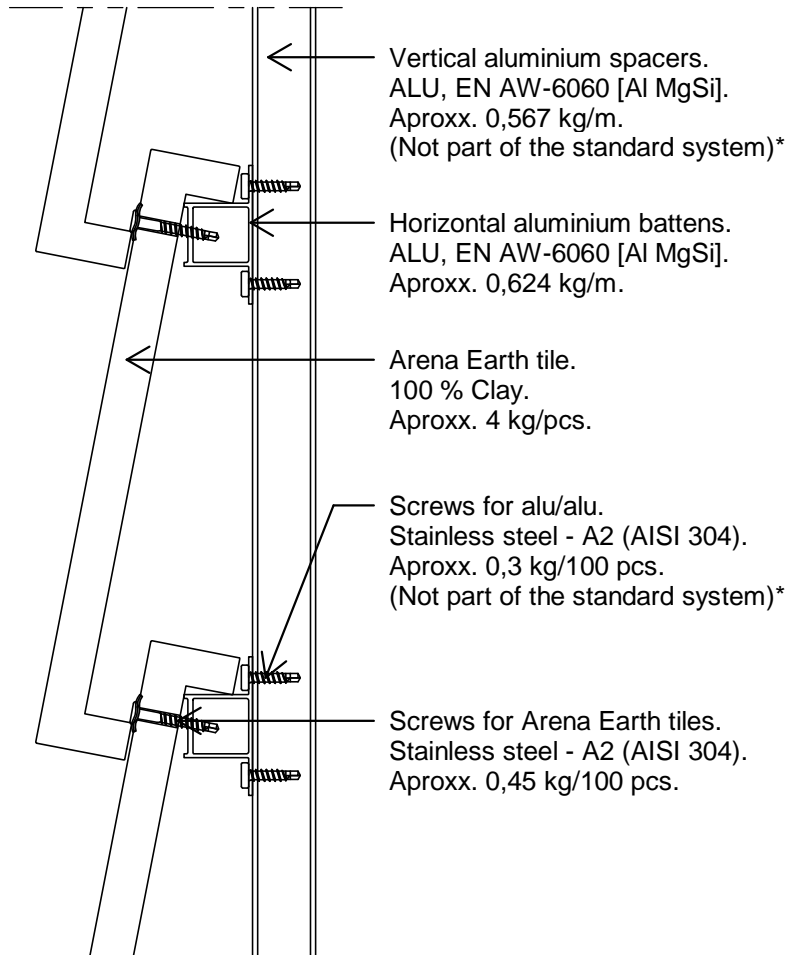

Arena Earth - MATERIAL PASSPORT - "The black BOX"

Arena Earth is designed according to the principles "Design for Disassembly".

(Not part of the standard system) = Information only applies if these components are provided by Komproment.*