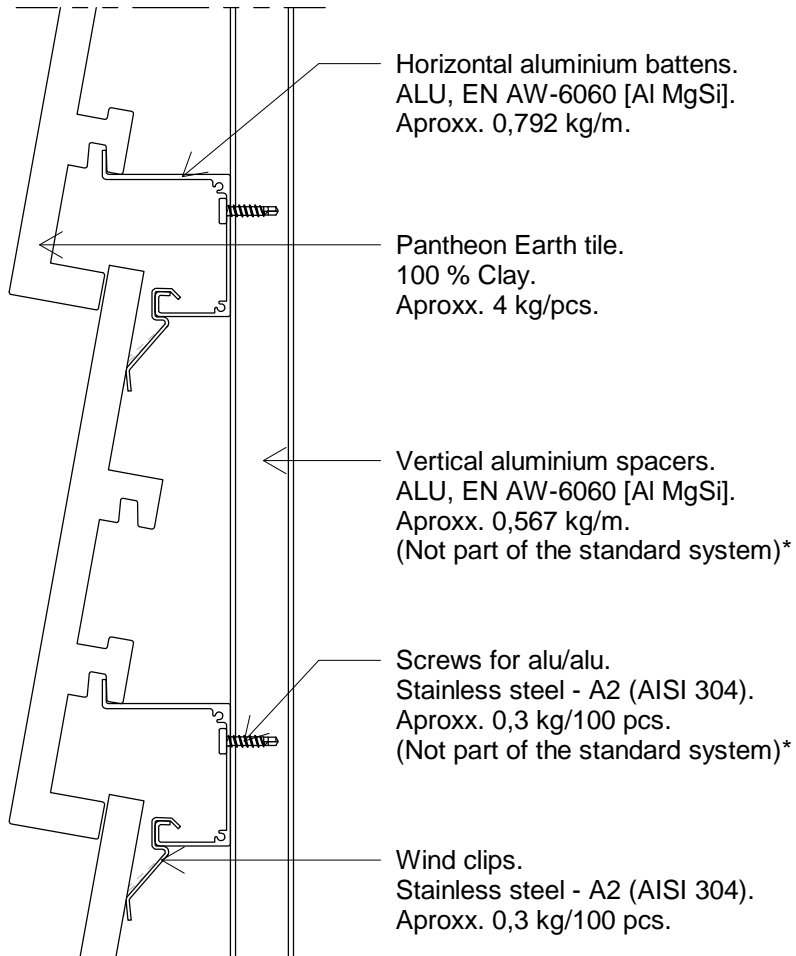

Pantheon Earth - MATERIAL PASSPORT - "The black BOX"

Pantheon Earth is designed according to the principles "Design for Disassembly".

(Not part of the standard system) = Information only applies if these components are provided by Komproment.*