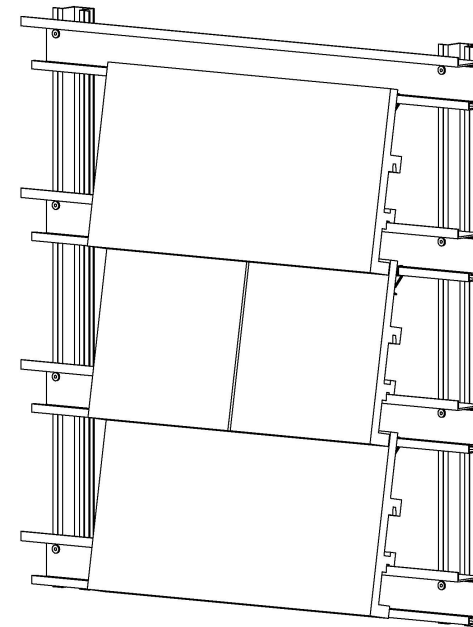

Pantheon Earth - MATERIAL PASSPORT - "The black BOX"

Pantheon Earth is designed according to the principles "Design for Disassembly".

(Not part of the standard system) = Information only applies if these components are provided by Komproment.*