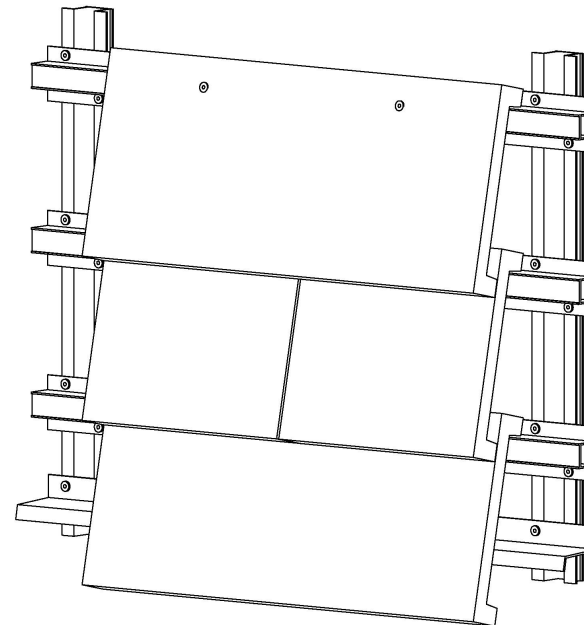

Pantheon Nordic - MATERIAL PASSPORT - "The black BOX"

Pantheon Nordic is designed according to the principles "Design for Disassembly".

(Not part of the standard system) = Information only applies if these components are provided by Komproment.*