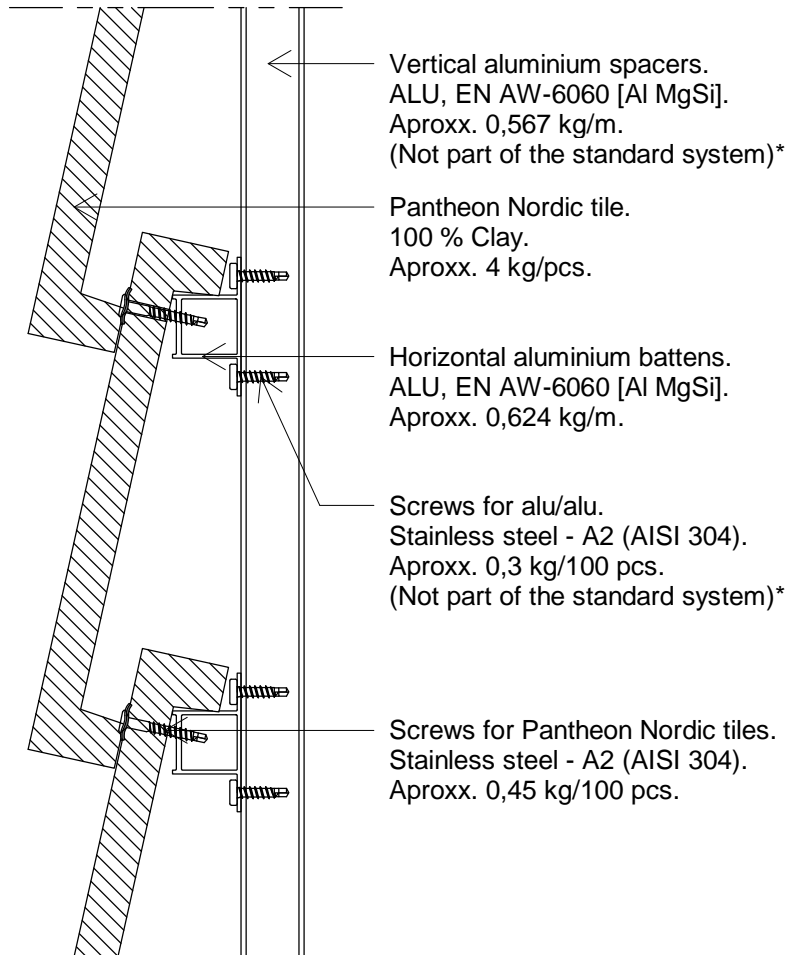

Pantheon Nordic - MATERIAL PASSPORT - "The black BOX"

Pantheon Nordic is designed according to the principles "Design for Disassembly".

(Not part of the standard system) = Information only applies if these components are provided by Komproment.*