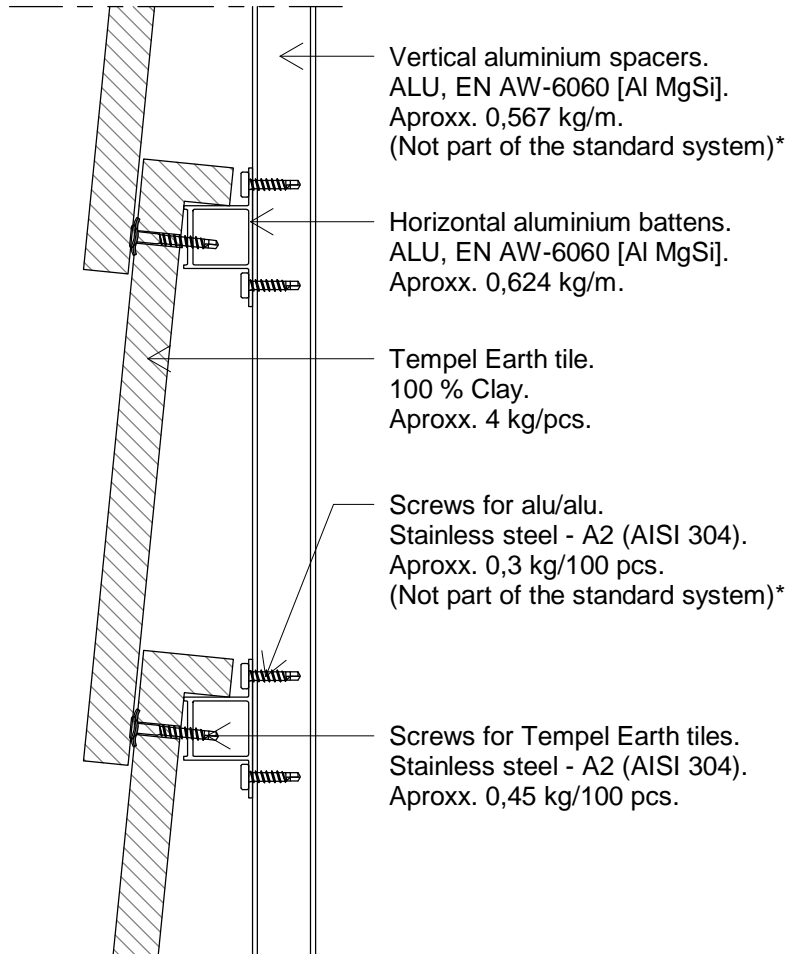

Tempel Earth - MATERIAL PASSPORT - "The black BOX"

Tempel Earth is designed according to the principles "Design for Disassembly".

(Not part of the standard system) = Information only applies if these components are provided by Komproment.*