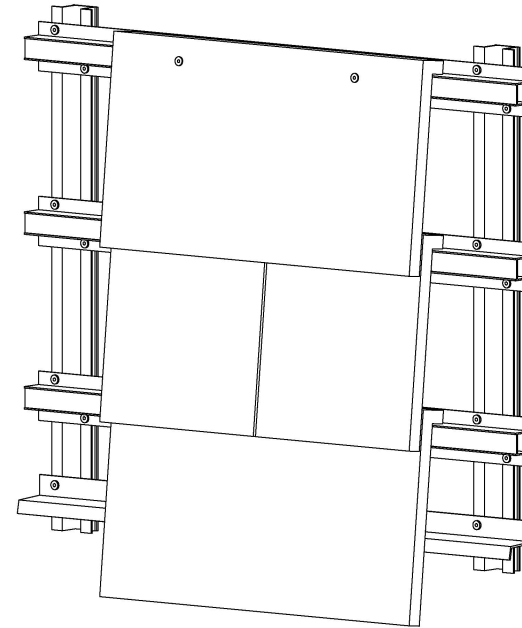

Tempel Earth - MATERIAL PASSPORT - "The black BOX"

Tempel Earth is designed according to the principles "Design for Disassembly".

(Not part of the standard system) = Information only applies if these components are provided by Komproment.*