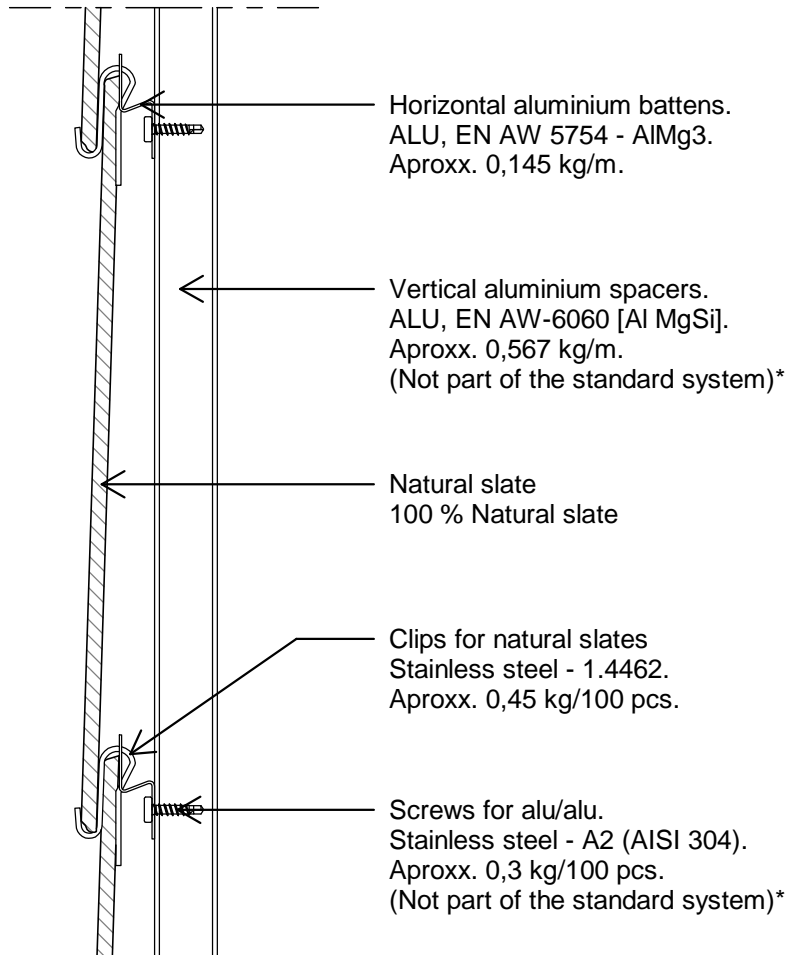

## Zappa Natural slate - MATERIAL PASSPORT - "The black BOX"

*Zappa with natural slates is designed according to the principles "Design for Disassembly".*

*(Not part of the standard system)\* = Information only applies if these components are provided by Komproment.*