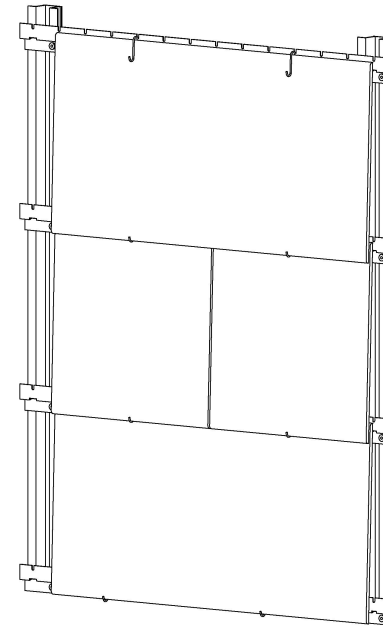

## Zappa Natural slate - MATERIAL PASSPORT - "The black BOX"

*Zappa with natural slates is designed according to the principles "Design for Disassembly".*

*(Not part of the standard system)\* = Information only applies if these components are provided by Komproment.*