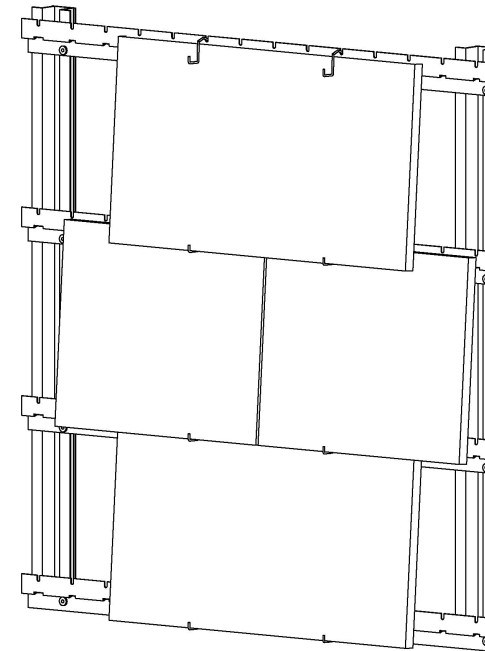

Bill of materials - Arena 500I

Design for Disassembly

Arena 500I is designed according to the principles "Design for Disassembly".

Komproment

 wienerberger

Information only applies for components provided by www.komproment.dk