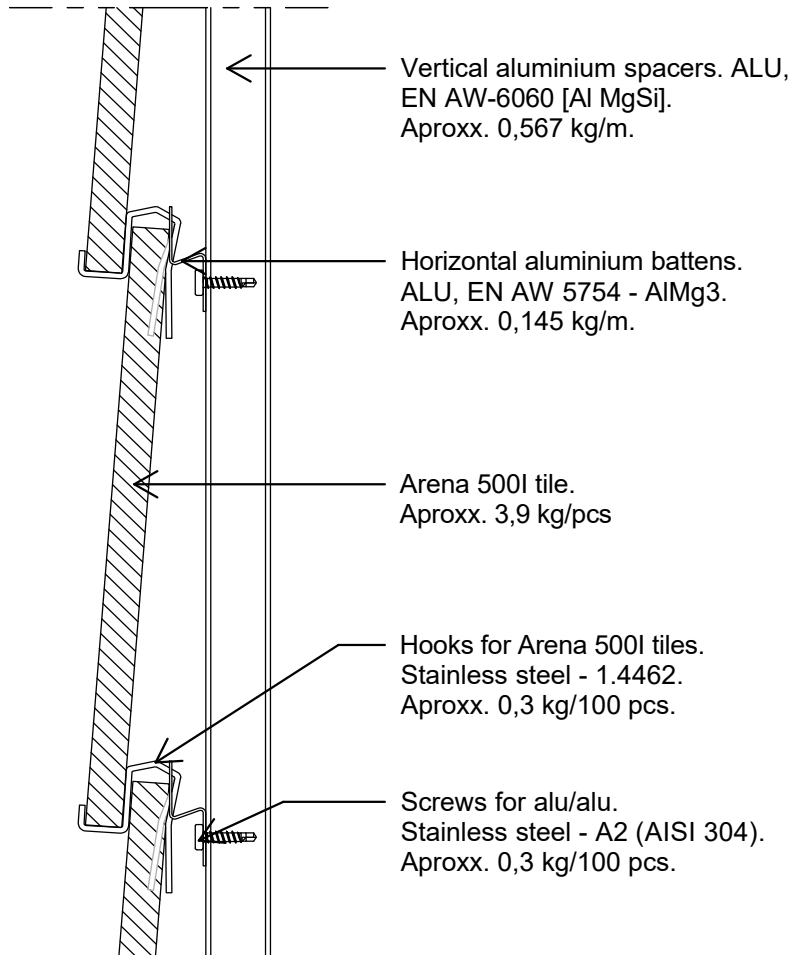

Bill of materials - Arena 500I

Design for Disassembly

Arena 500I is designed according to the principles "Design for Disassembly".

Komproment

 wienerberger

Information only applies for components provided by www.komproment.dk