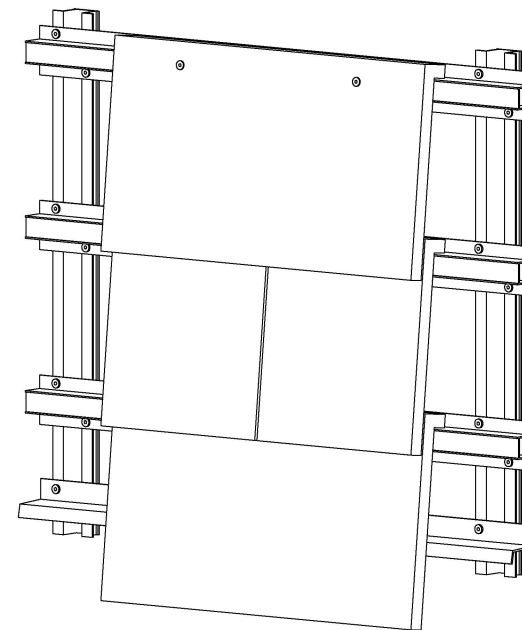

Bill of materials - Arena 500L

Design for Disassembly

Arena 500L is designed according to the principles "Design for Disassembly".

Komproment

 wienerberger

Information only applies for components provided by www.komproment.dk