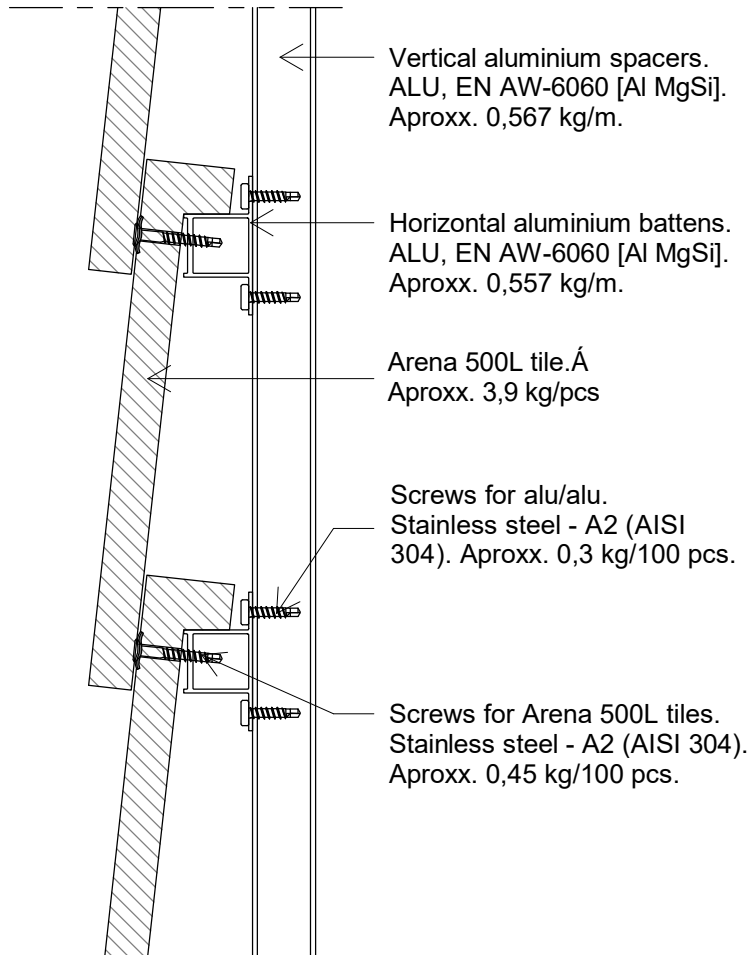

Bill of materials - Arena 500L

Design for Disassembly

Arena 500L is designed according to the principles "Design for Disassembly".

Komproment

 wienerberger

Information only applies for components provided by www.komproment.dk