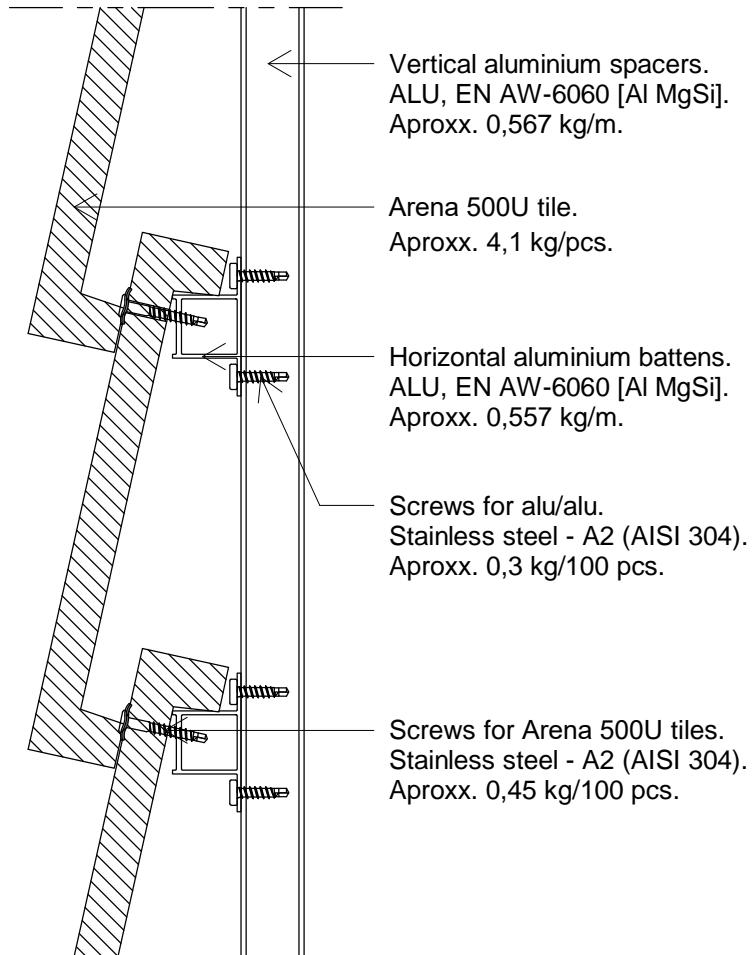

Bill of materials - Arena 500U

Design for Disassembly

Arena 500U is designed according to the principles "Design for Disassembly".

Information only applies for components provided by www.komproment.dk