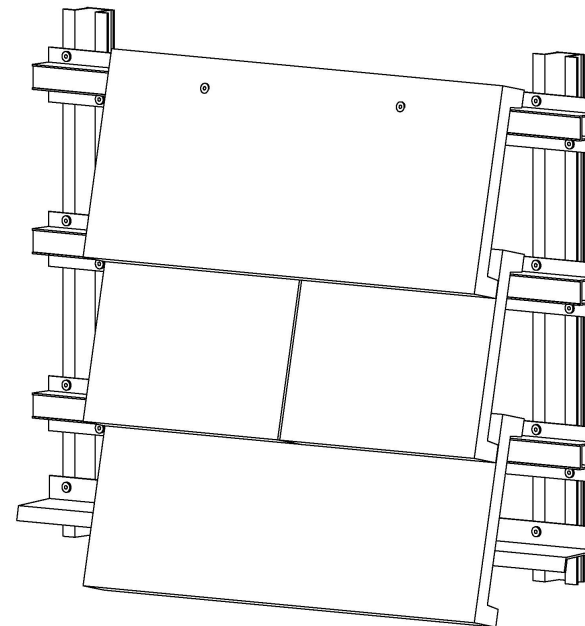

Bill of materials - Arena 500U

Design for Disassembly

Arena 500U is designed according to the principles "Design for Disassembly".

Information only applies for components provided by www.komproment.dk