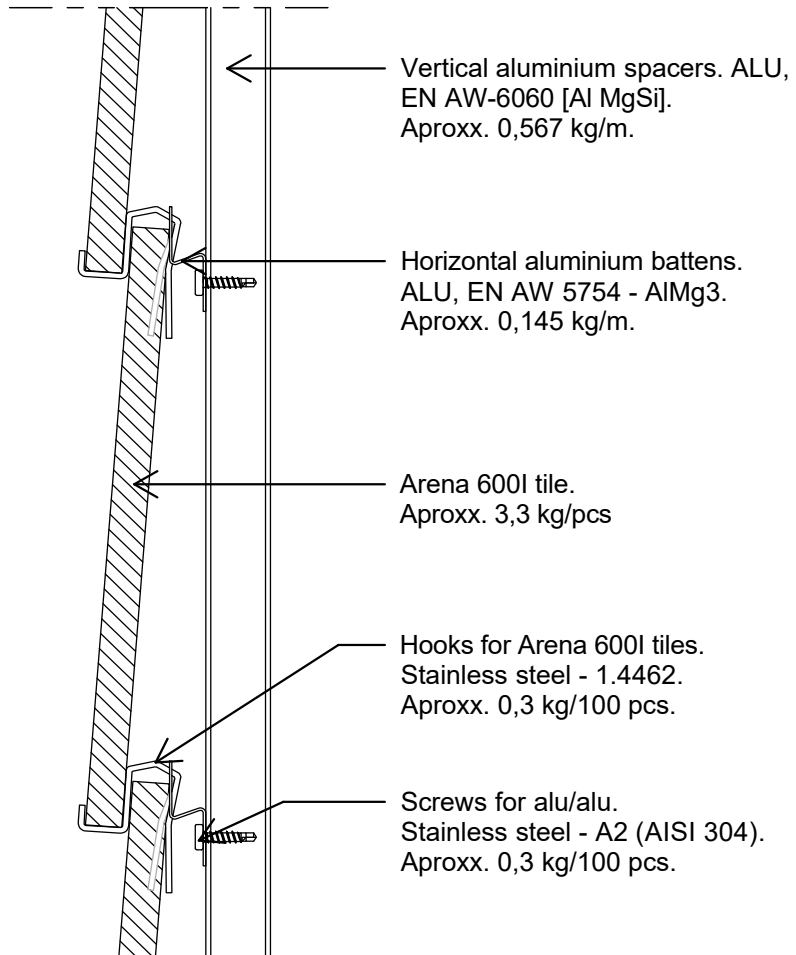

Bill of materials - Arena 600I

Design for Disassembly

*Arena 600I is designed according to the principles
"Design for Disassembly".*

Komproment

 wienerberger

Information only applies for components provided by www.komproment.dk