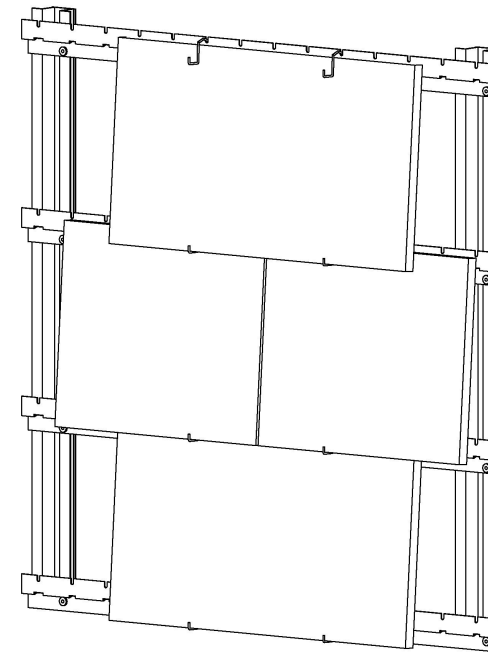

Bill of materials - Arena 600I

Design for Disassembly

*Arena 600I is designed according to the principles
"Design for Disassembly".*

Komproment

 wienerberger

Information only applies for components provided by www.komproment.dk