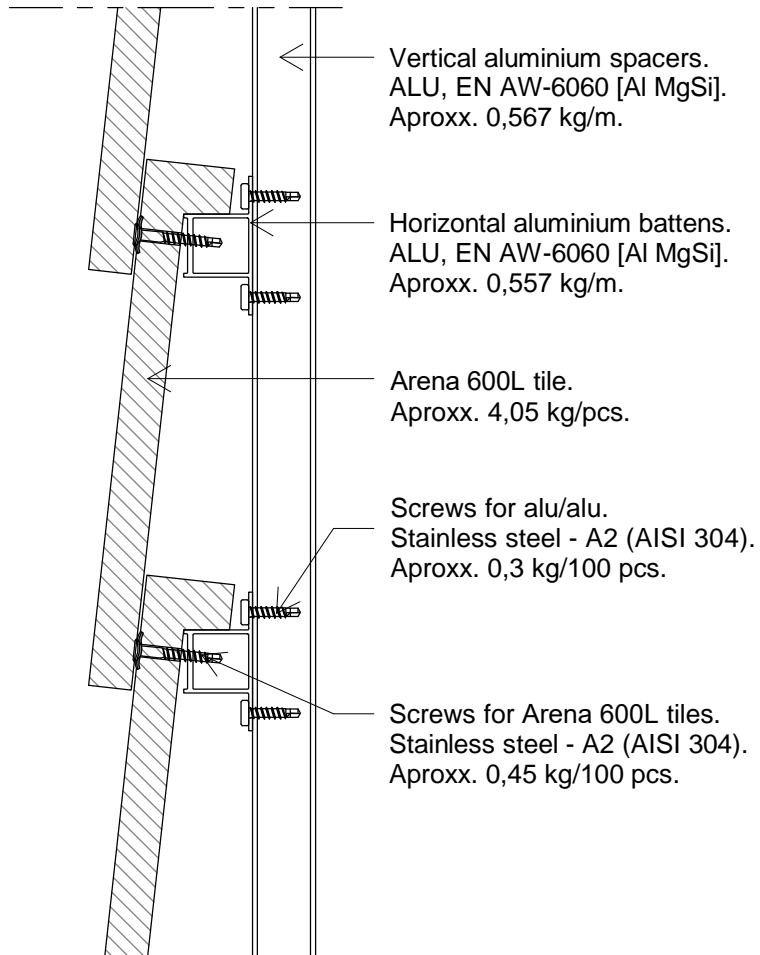

Bill of materials - Arena 600L

Design for Disassembly

Arena 600L is designed according to the principles "Design for Disassembly".

Komproment

 wienerberger

Information only applies for components provided by www.komproment.dk