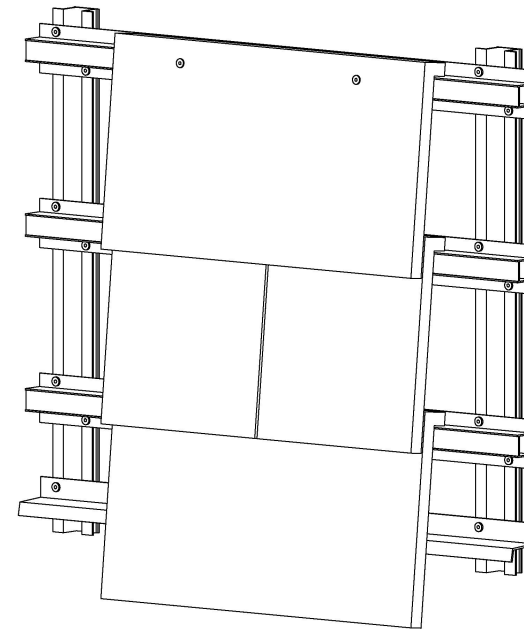

Bill of materials - Arena 600L

Design for Disassembly

Arena 600L is designed according to the principles "Design for Disassembly".

Komproment

 wienerberger

Information only applies for components provided by www.komproment.dk