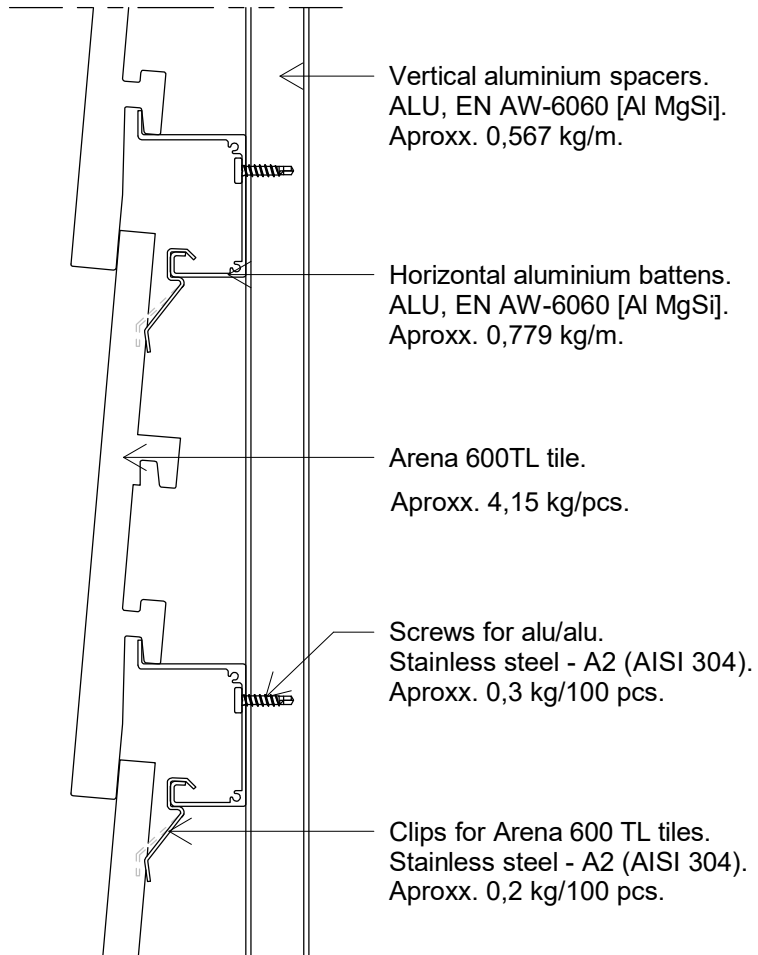

Bill of materials - Arena 600TL

Design for Disassembly

*Arena 600TL is designed according to the principles
"Design for Disassembly".*

Komproment

 wienerberger

Information only applies for components provided by www.komproment.dk