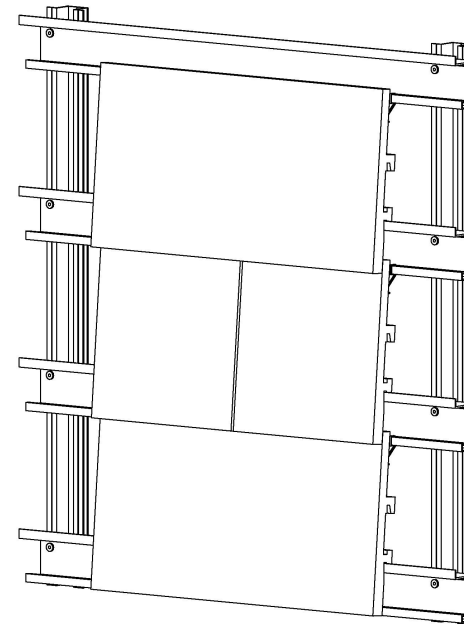

Bill of materials - Arena 600TL

Design for Disassembly

*Arena 600TL is designed according to the principles
"Design for Disassembly".*

Komproment

 wienerberger

Information only applies for components provided by www.komproment.dk