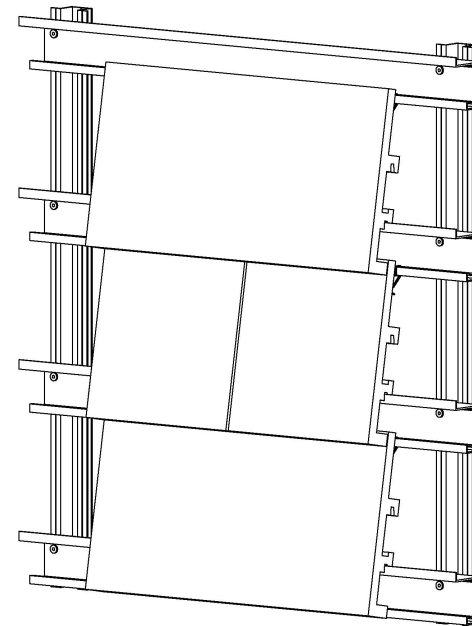

Bill of materials - Arena 600TU

Design for Disassembly

Arena 600TU is designed according to the principles "Design for Disassembly".

Komproment

 wienerberger

Information only applies for components provided by www.komproment.dk