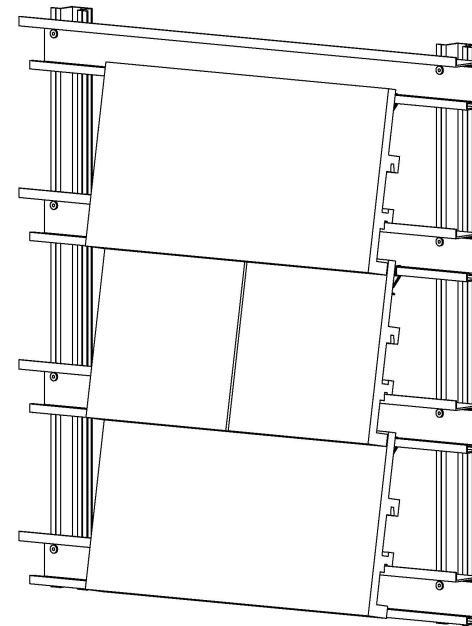

Bill of materials - Arena 600TU

Design for Disassembly

Arena 600TU is designed according to the principles "Design for Disassembly".

Information only applies for components provided by www.komproment.dk

 **KOMPROMENT**