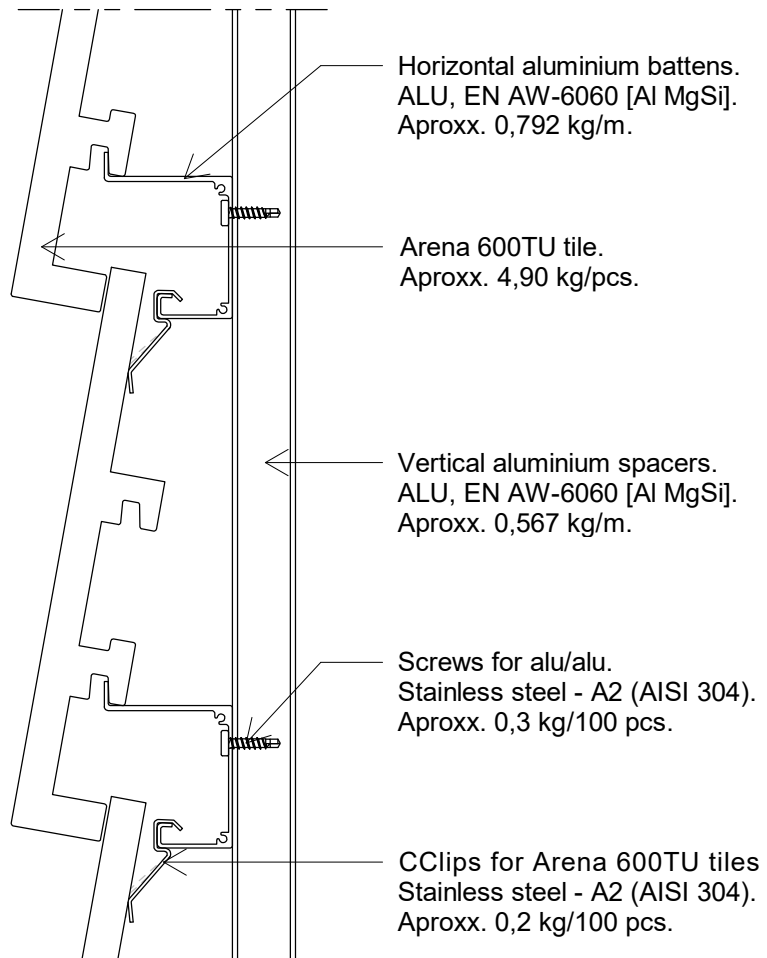

Bill of materials - Arena 600TU

Design for Disassembly

Arena 600TU is designed according to the principles "Design for Disassembly".

Komproment

 wienerberger

Information only applies for components provided by www.komproment.dk