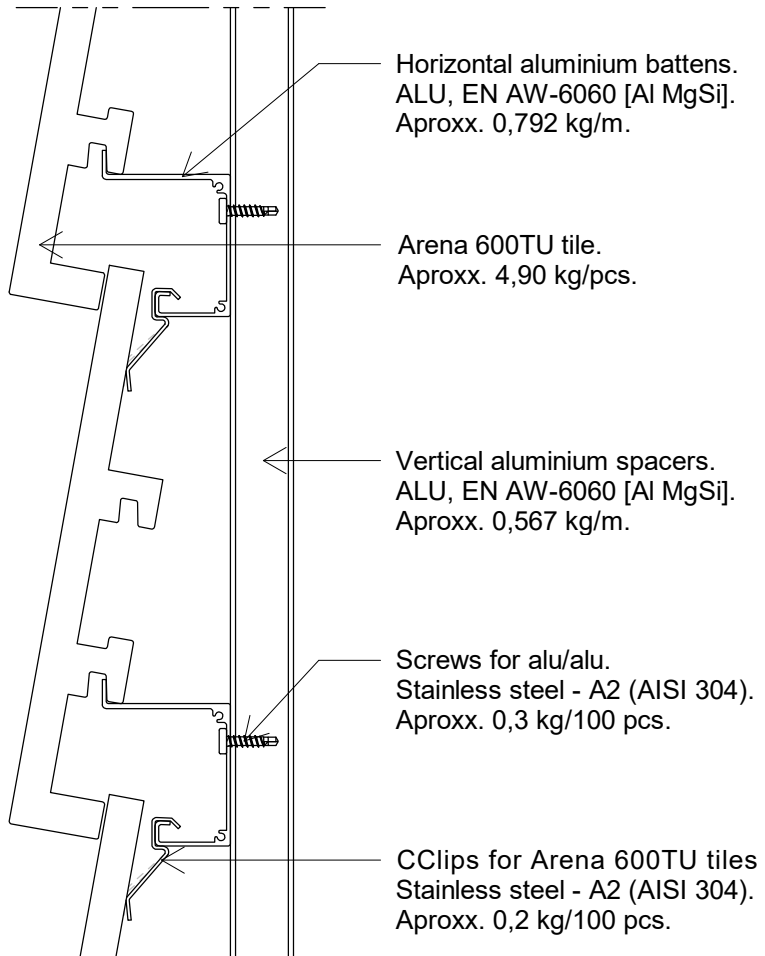

Bill of materials - Arena 600TU

Design for Disassembly

Arena 600TU is designed according to the principles "Design for Disassembly".

Information only applies for components provided by www.komproment.dk

 **KOMPROMENT**