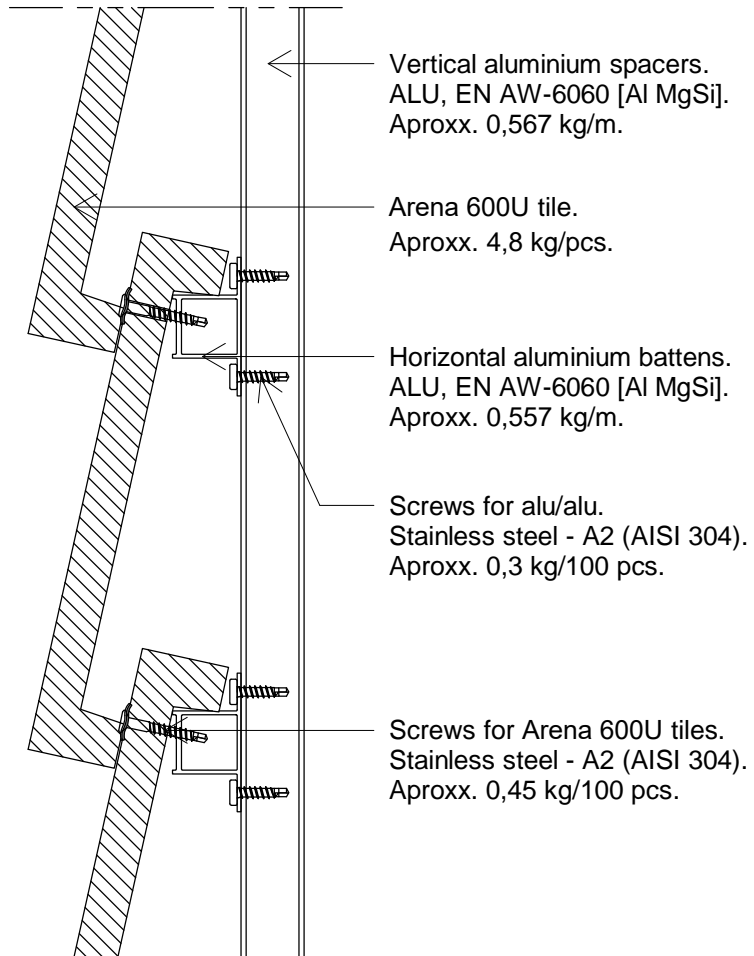

Bill of materials - Arena 600U

Design for Disassembly

Arena 600U is designed according to the principles "Design for Disassembly".

Komproment

 wienerberger

Information only applies for components provided by www.komproment.dk