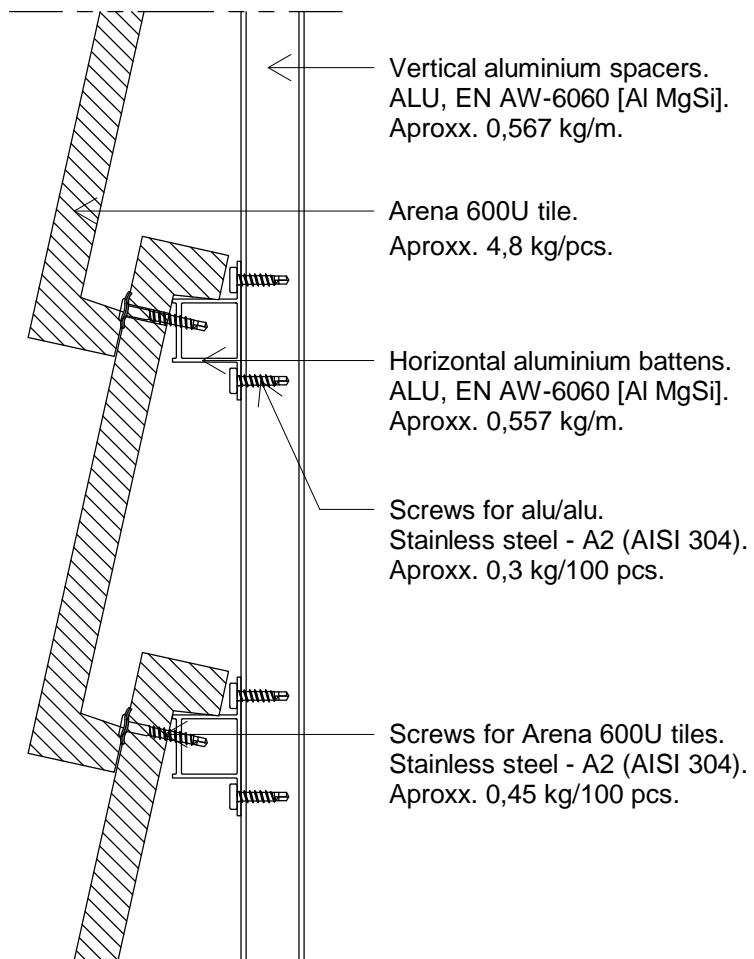

Bill of materials - Arena 600U

Design for Disassembly

Arena 600U is designed according to the principles "Design for Disassembly".

Information only applies for components provided by www.komproment.dk