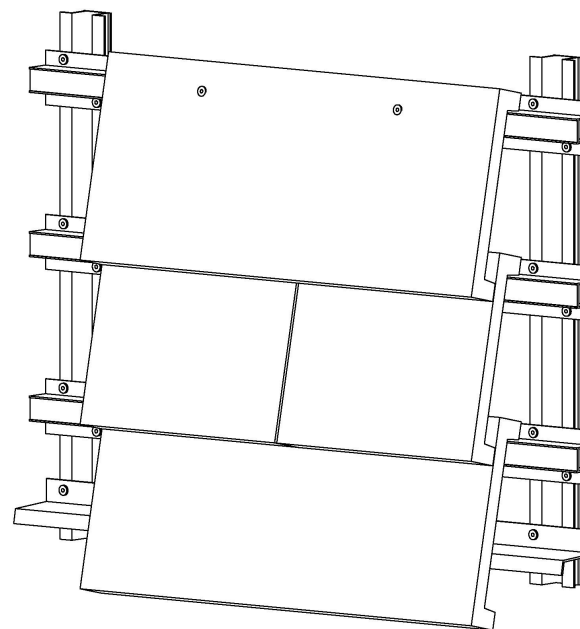

Bill of materials - Arena 600U

Design for Disassembly

Arena 600U is designed according to the principles "Design for Disassembly".

Information only applies for components provided by www.komproment.dk