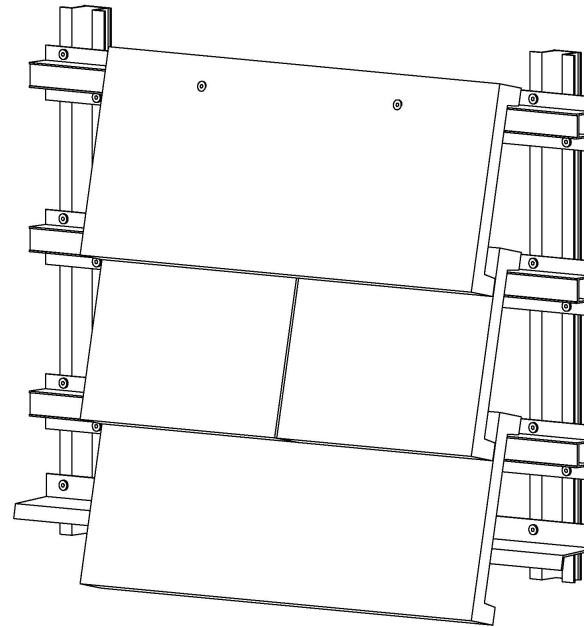

Bill of materials - Arena 600U

Design for Disassembly

Arena 600U is designed according to the principles "Design for Disassembly".

Komproment

 wienerberger

Information only applies for components provided by www.komproment.dk