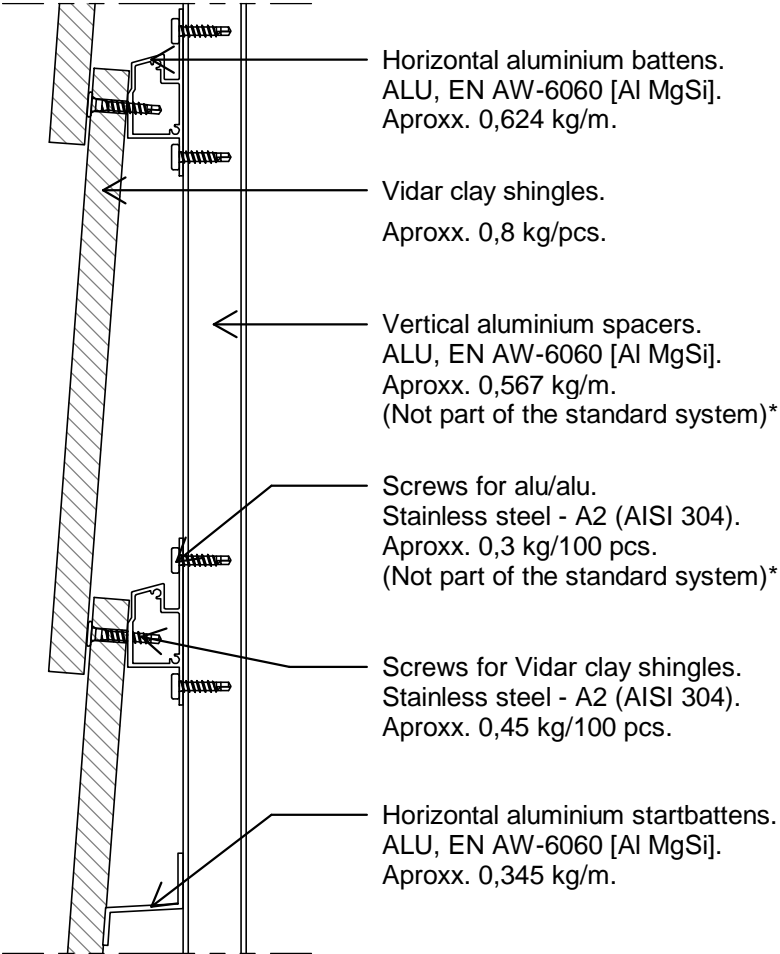

Bill of materials - VIDAR clay shingles

Design for Disassembly

Vidar clay shingles is designed according to the principles "Design for Disassembly".

Information only applies for components provided by www.komproment.dk