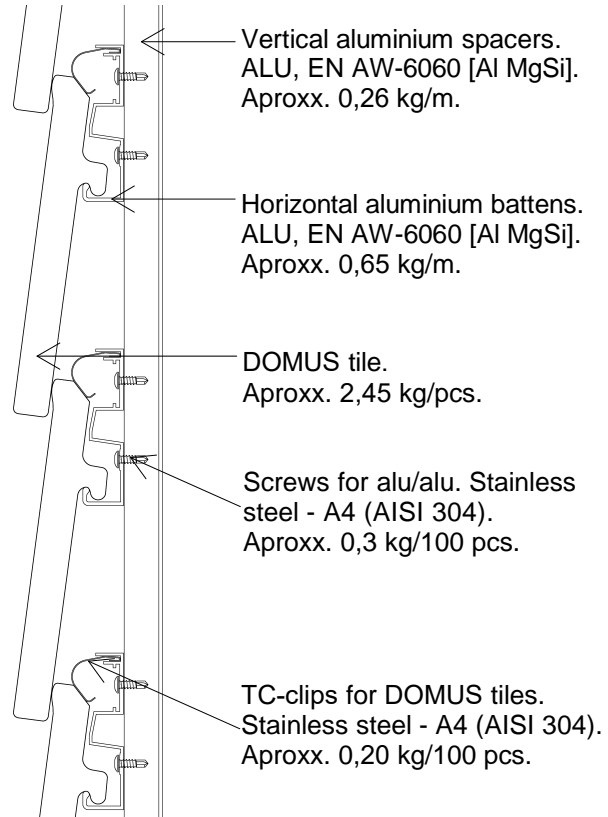

Bill of materials - DOMUS

Design for Disassembly

*DOMUS is designed according to the principles
"Design for Disassembly".*

Information only applies for components provided by www.komproment.dk

 **KOMPROMENT**