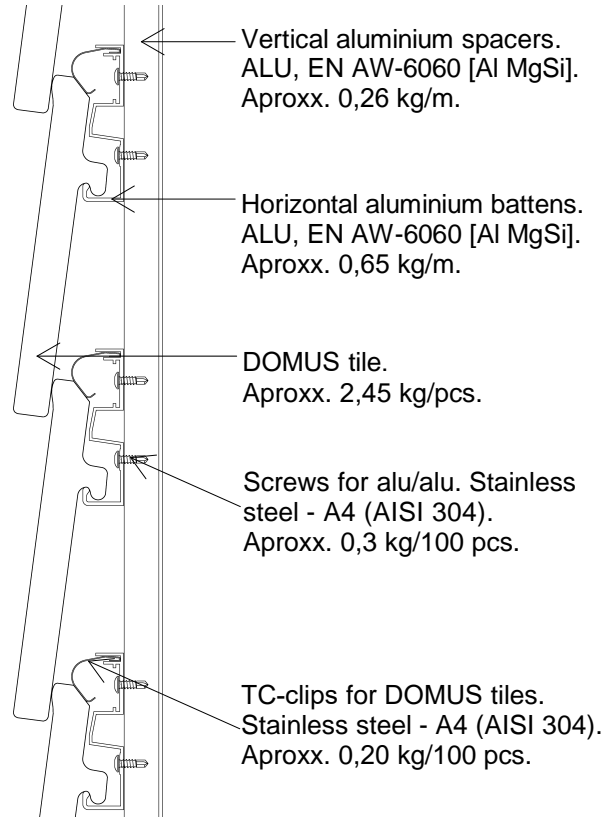

Bill of materials - DOMUS

Design for Disassembly

*DOMUS is designed according to the principles
"Design for Disassembly".*

Komproment

 wienerberger

Information only applies for components provided by www.komproment.dk